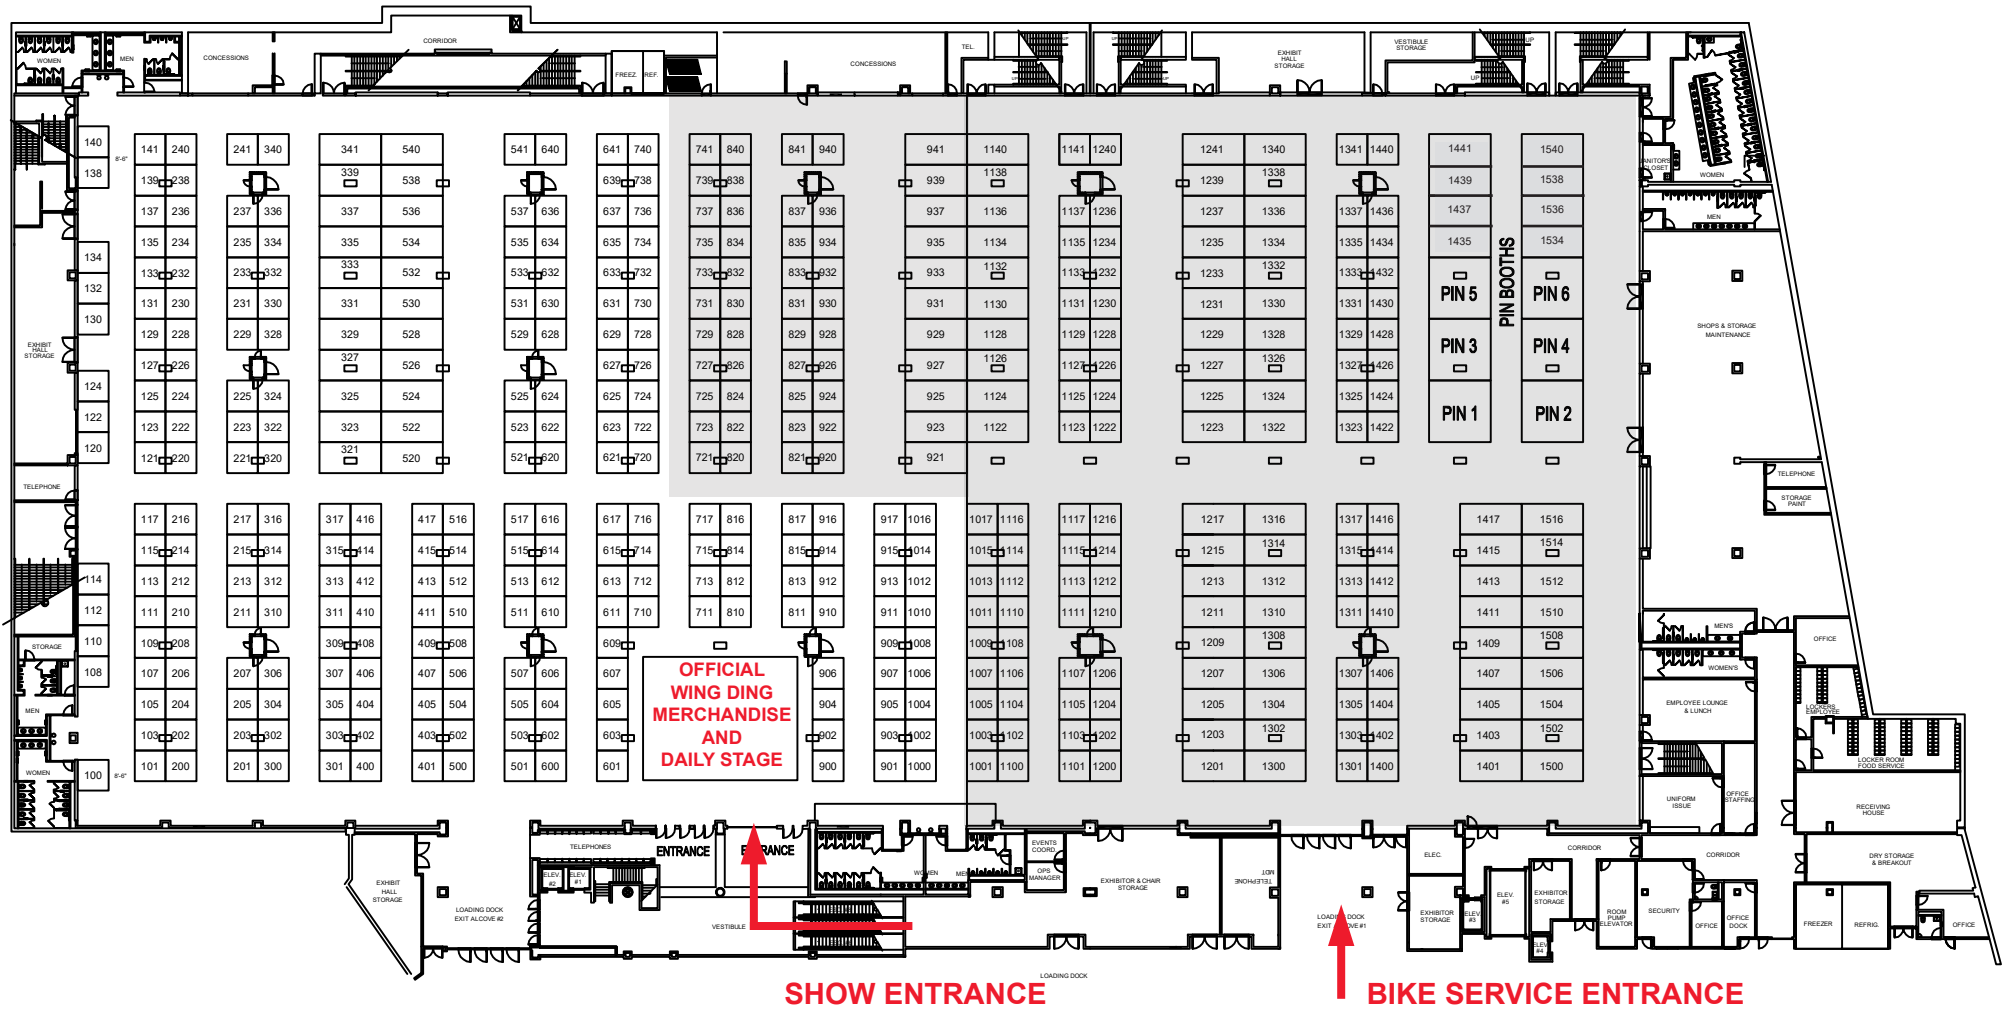

* Floorplan is subject to change

- INSTALLATION AREA

WING DING 40

KNOXVILLE CONVENTION CENTER