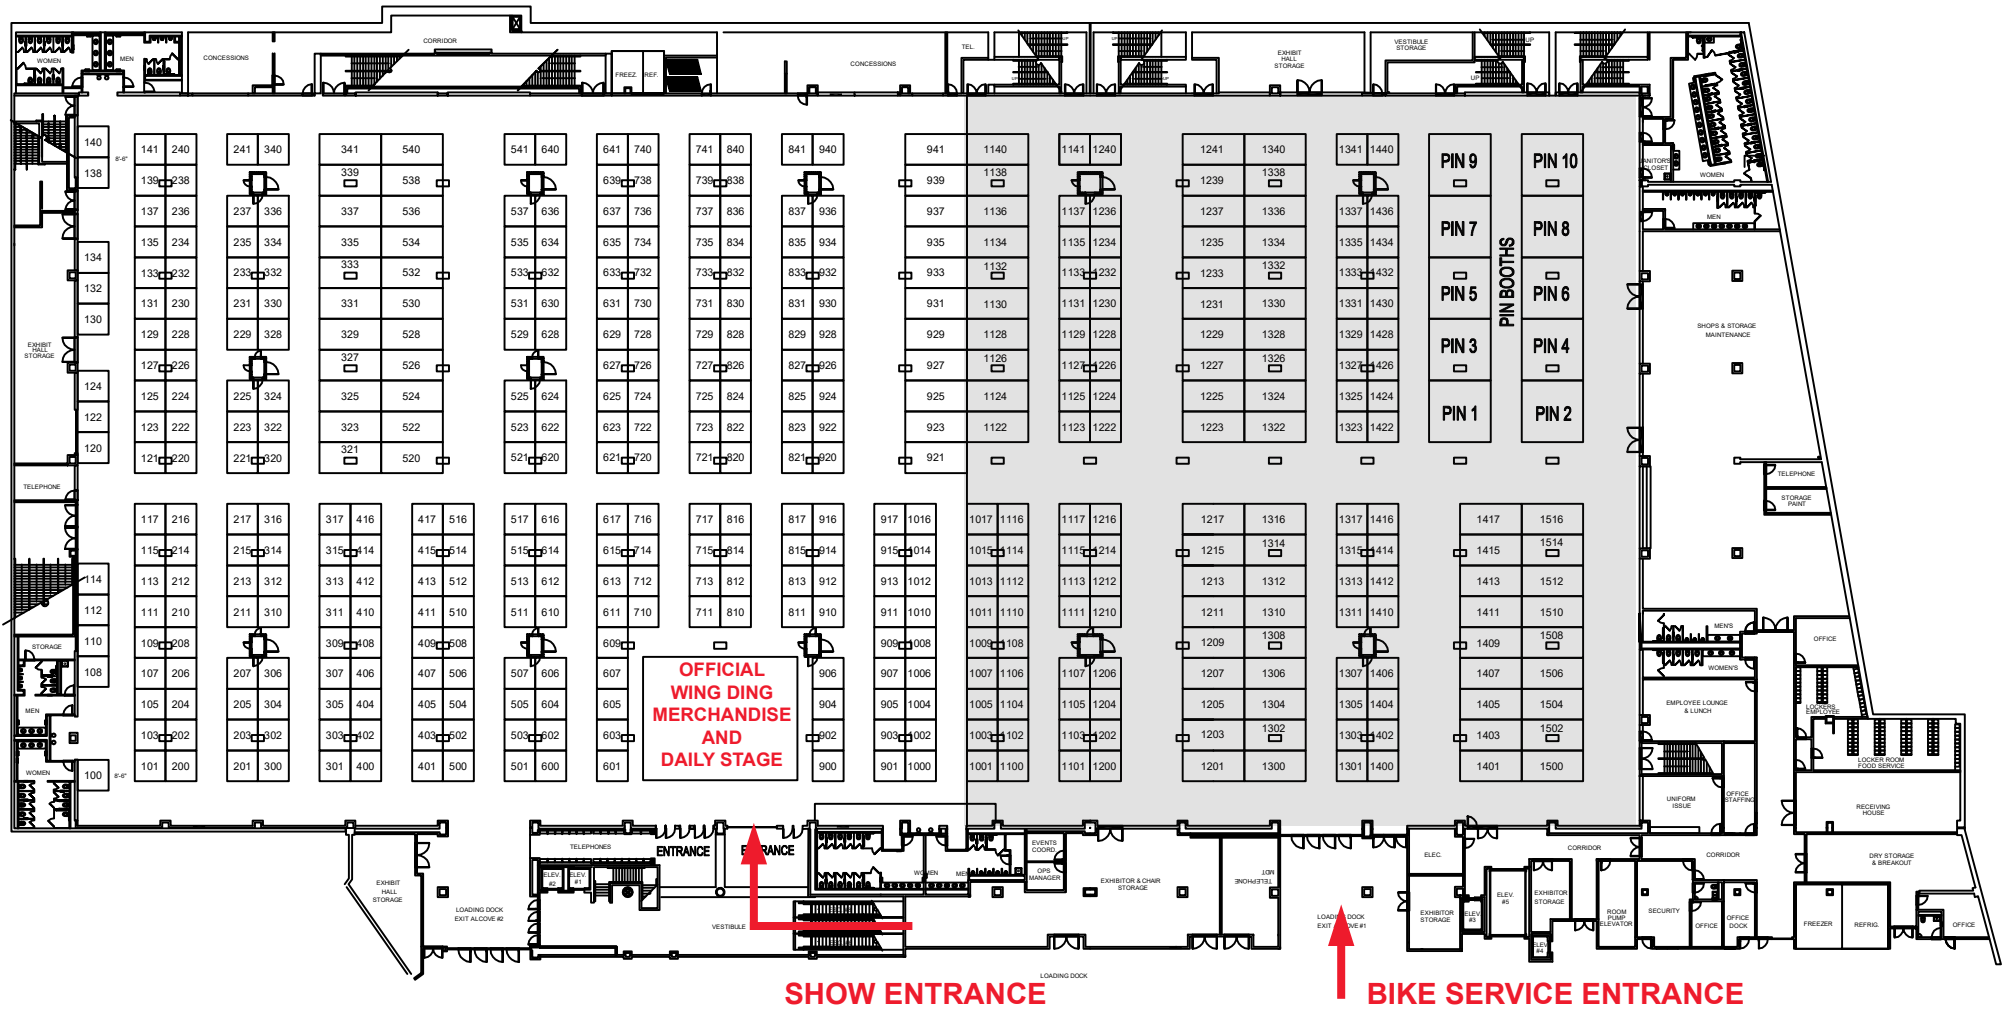

* Floorplan is subject to change

- INSTALLATION AREA

WING DING 40

KNOXVILLE CONVENTION CENTER