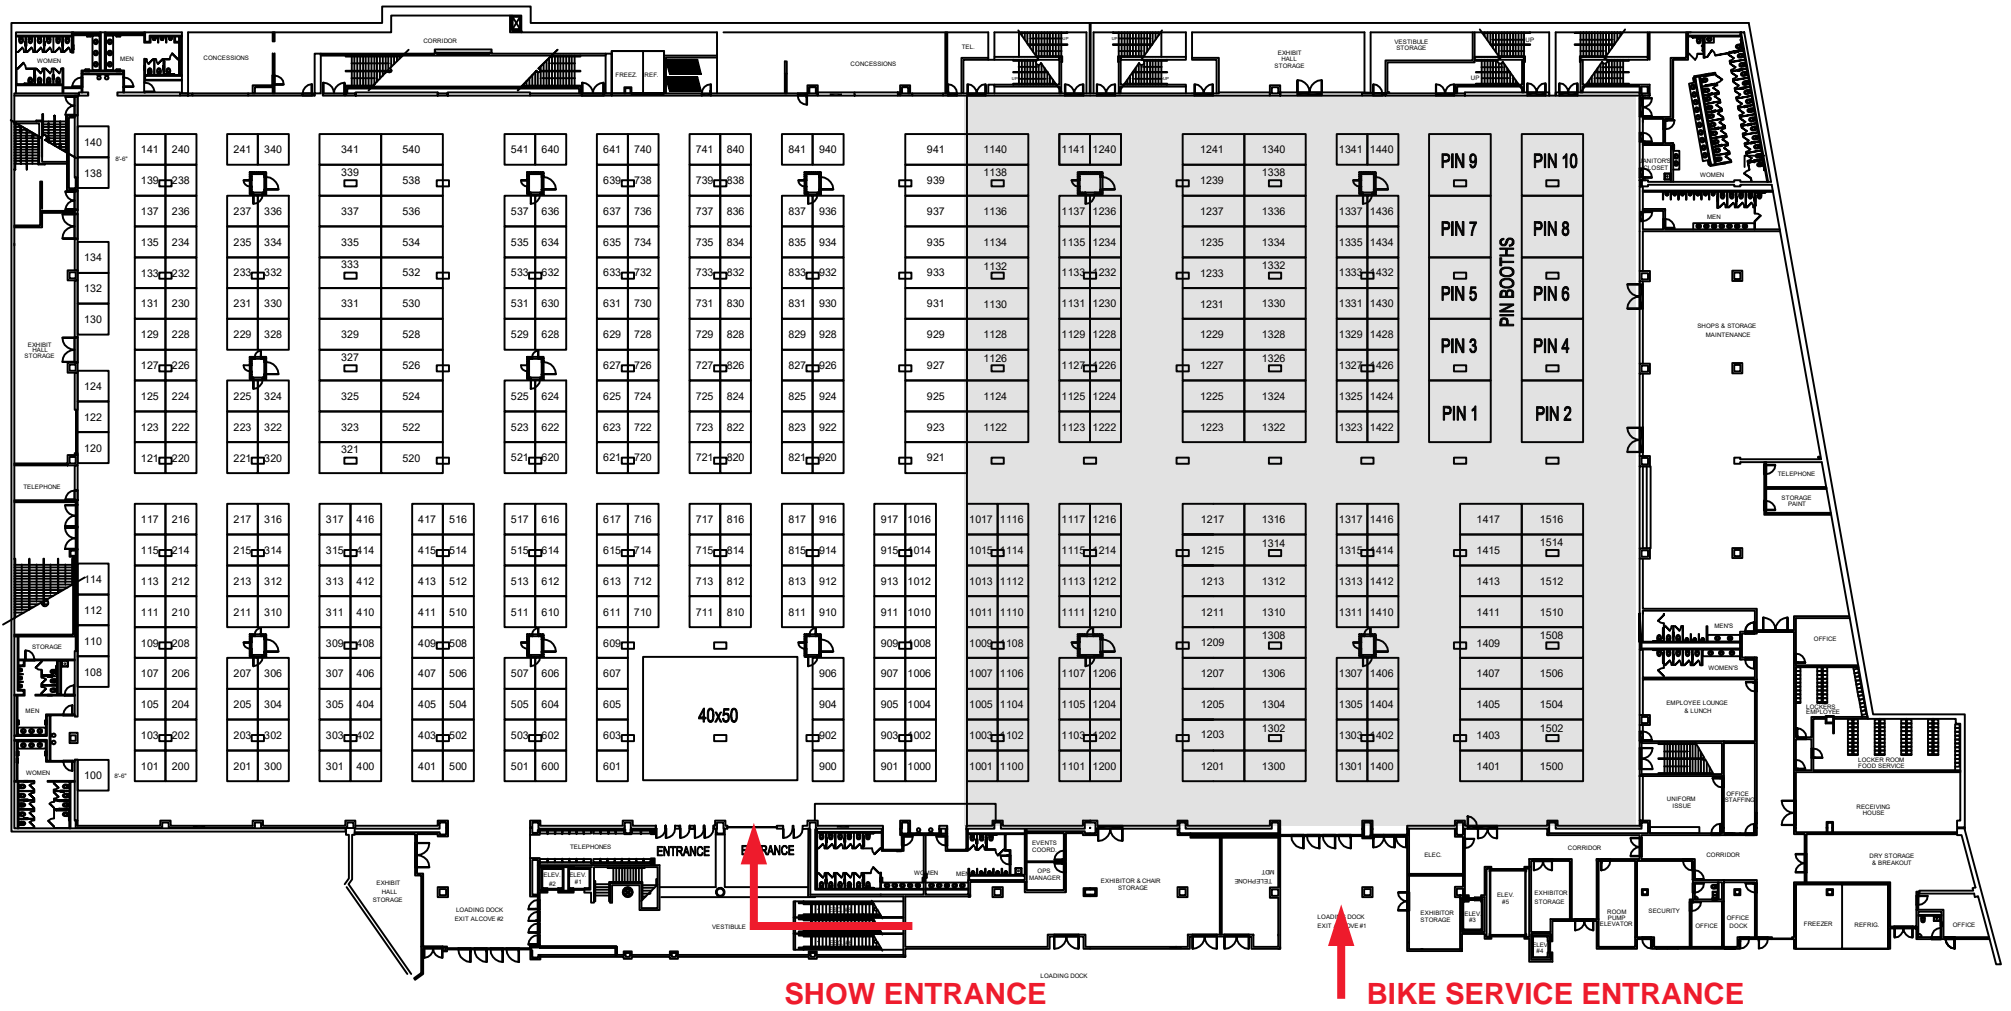

* Floorplan is subject to change

- INSTALLATION AREA

WING DING 40

KNOXVILLE CONVENTION CENTER